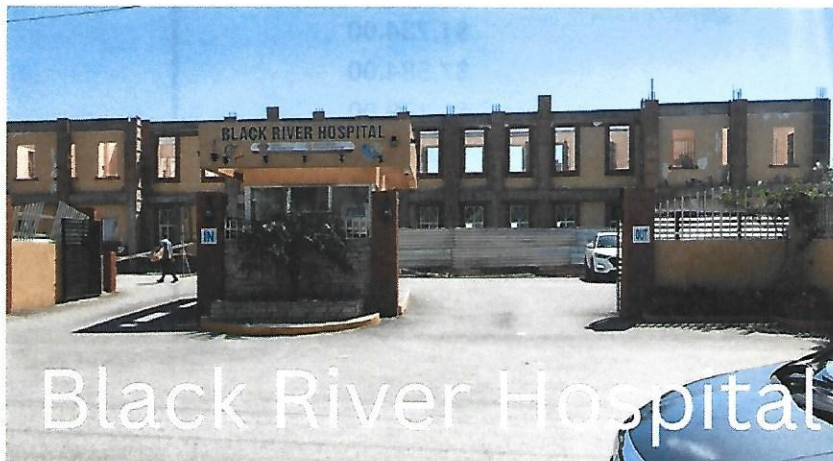

Sending Church

Westwood Missionary Baptist Church
3210 Ave G NW

Winter Haven FL 33880

Contact Information
Archie Ritch

863-294-2219 Church

863-557-2522 Cell