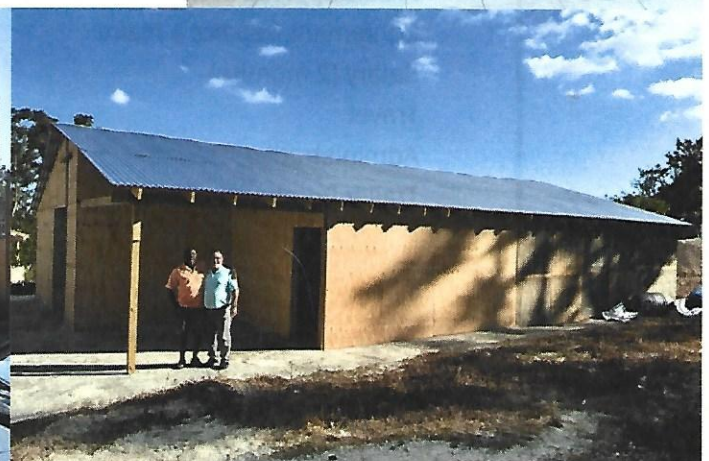

Sending Church

Westwood Missionary Baptist Church
3210 Ave G NW

Winter Haven FL 33880

Contact Information
Archie Ritch

863-294-2219 Church

863-557-2522 Cell